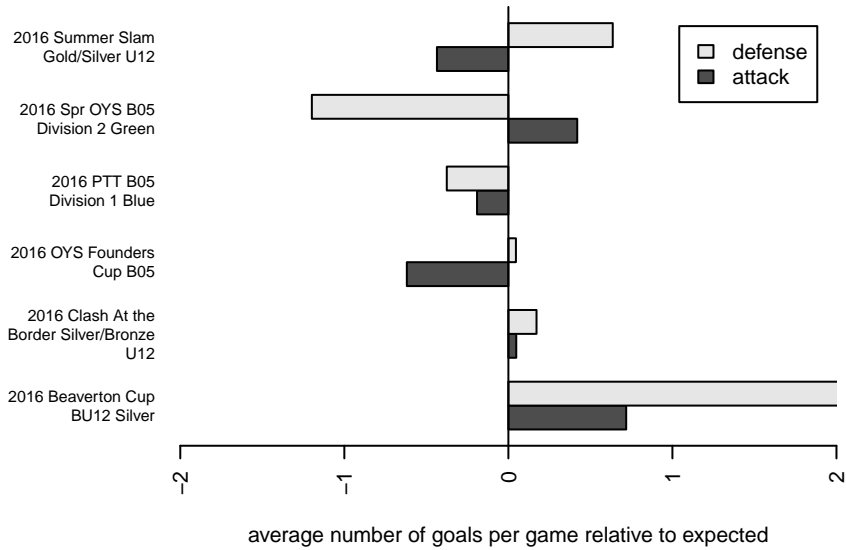

Performance relative to 13 month average