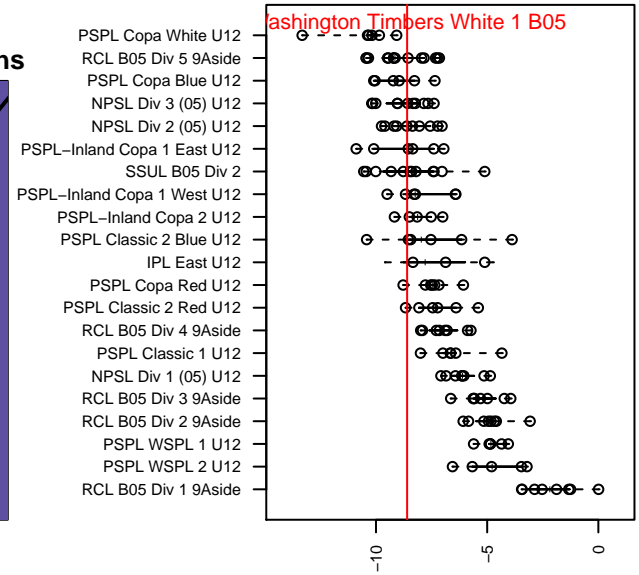

**attack and defense rating
relative to others at age
and all opponents in last 13 months**