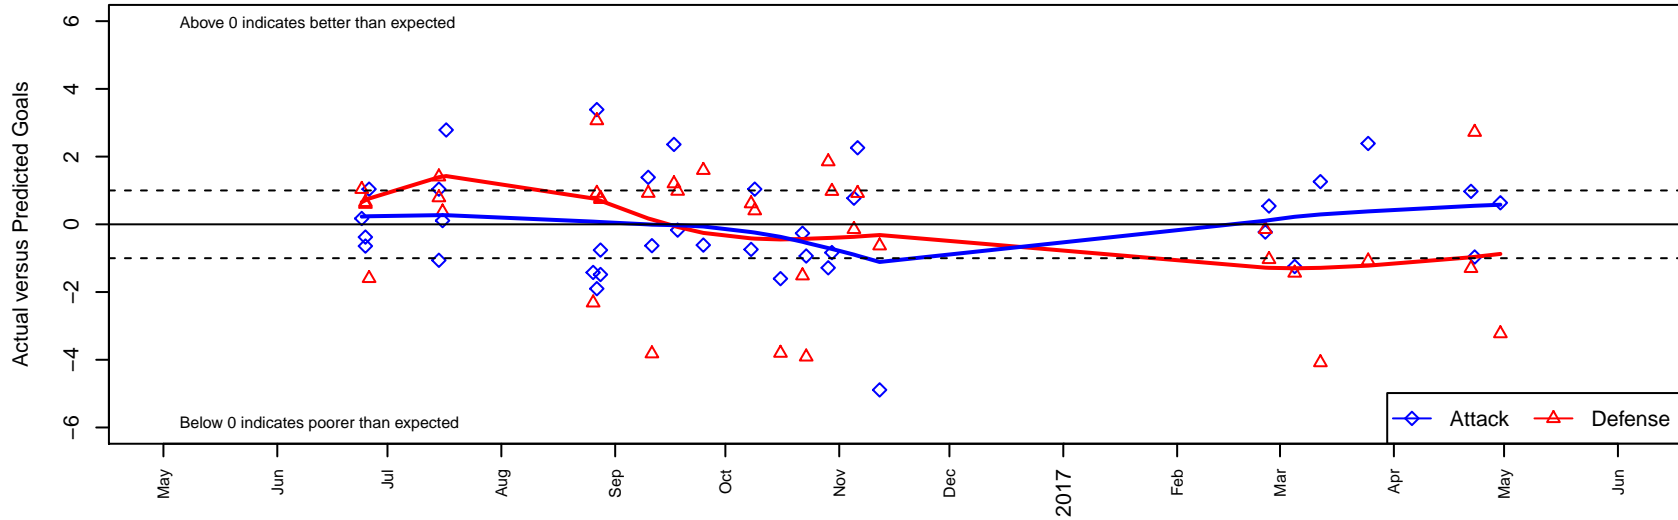

Washington Timbers White 1 B05

Washington Timbers
 Vancouver, WA
 B05 total strength=431
 attack=0.47 defense=0.16
 fall league = PTT B05 Div 1 Blue
 spr league = Spr OYS B05 Div 2 Green

alt names used:
 WTFC B05 White 1
 WA timbers B05 White 1
 WA Timbers 05B White 1
 WA Timbers FC 05B White
 WA Timbers 05B White 1
 WA Timbers 05B White 1

Venues played:
 2016 Clash At the Border Silver/Bronze U12
 2016 Beaverton Cup BU12 Silver
 2016 Summer Slam Gold/Silver U12
 2016 PTT B05 Division 1 Blue
 2016 OYS Founders Cup B05
 2016 Spr OYS B05 Division 2 Green

Washington Timbers White 1 B05
 Dots are actual minus expected GF (blue circles) and GA (red triangles).
 Blue line is smoothed change in attack strength. Red is smoothed change in defense strength.

**attack and defense variance (black dot)
relative to other teams
and top 10 in region**